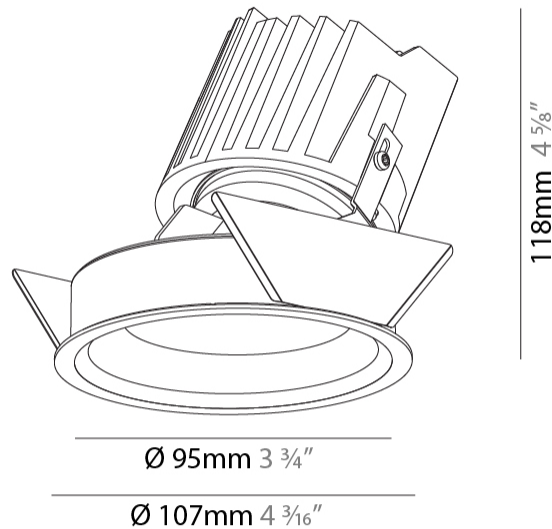

PHYSICAL

Shape: Round
Diameter (mm): 107
Diameter (in): 4 ³/₁₆
Height (mm): 118
Height (in): 4 ⁵/₈
Ceiling Thickness (mm): 10 / 12.5 / 15
Ceiling Thickness (in): 3/8 or 1/2 or 9/16
Min. Recessing Depth (mm): 140
Min. Recessing Depth (in): 5 ¹/₂
Light Distribution: Adjustable / Asymmetric
Weight (kg): 0.473
Weight (lbs): 1.04
Fixture Finish: SSR / BKV / CWI / CRY / HAB / UFT / ITA / RUA / FTG / MYG / LOD / PUS / FRO / FUP / KIA / POP / BLS / SPG / MEY / GOH / GUM / CHC / COM / ABZ / JAG / OBR / MOS / ROR
Fixture Material: Aluminum Die Cast
Cut-out Measurements: 98mm / 3 7/8"

ELECTRICAL

Lamp Type: LED (Zhaga Standard)
Input Wattage (W): 16.5
Total Output Wattage (W): 14
Dimming: Tri-Mode (Non-Dimming and Phase Dimming (120Vac only) and 0-10V Dimming)
Driver Included: No
Driver Location: Recessed Housing
Driver Type: Constant Current - Universal
Driver Class: Class 2
Housing: See components
Input Voltage (V): 120 - 277
Constant Current (MA): 350

LED

Number of LEDs: 1
Color Temperature (°K): 2700 / 3000 / 3500 / 4000
Max. Delivered Lumen (lm): 1030 / 1070 / 1117 / 1140
Nominal Lumen (lm): 1386 / 1438 / 1511 / 1542
CRI: >90 CRI
Lamp Life (hrs): 50000

OPTICAL

Reflector: 20 / 40 / 60
Adjustability: Fixed

RATINGS AND CERTIFICATIONS

Certified By: Certified for North American Standards
IP rating: IP20

PROJECT	_____
TYPE	_____
SPECIFIER	_____
QUANTITY	_____
DATE	_____