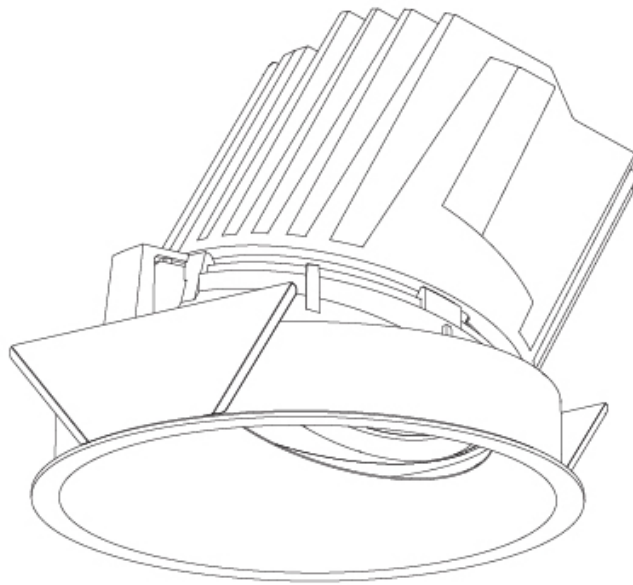

BIONIQ ROUND WALLWASH RECESSED

A35338-

PROJECT	_____
TYPE	_____
SPECIFIER	_____
QUANTITY	_____
DATE	_____